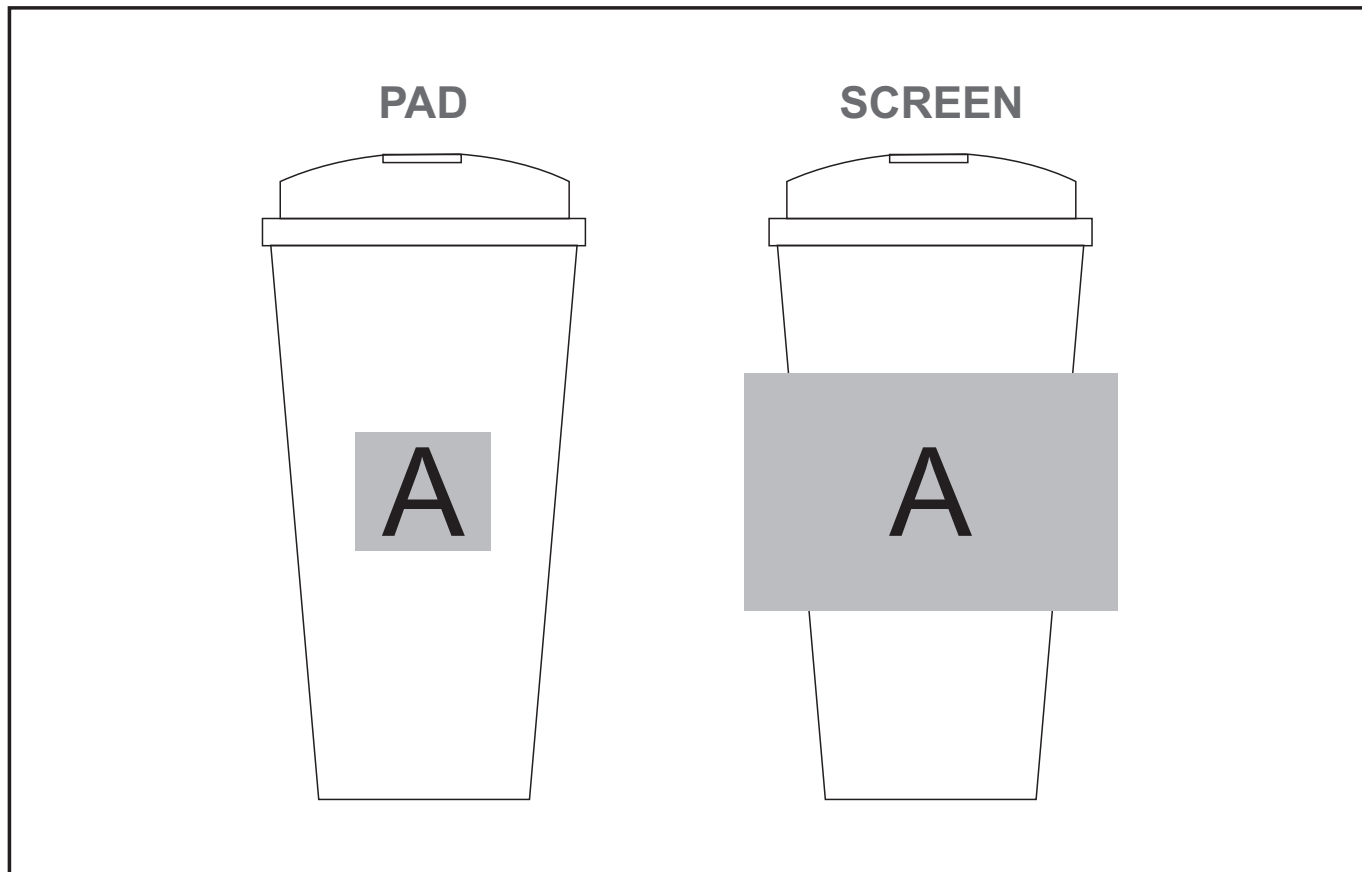

DW-7270

Okiyo Katagi Wheat Straw Tumbler

Need to know:

- Includes 1-Colour, 1-Position Screen Wrap (setup fee applies)

Branding Options:

Position A

1. Pad Print (PB) 2 - 4 Colour
Size: 40mm wide x 35mm high
1. Screen Wrap (SW) - 1 Colour
Size: 110mm wide x 70mm high